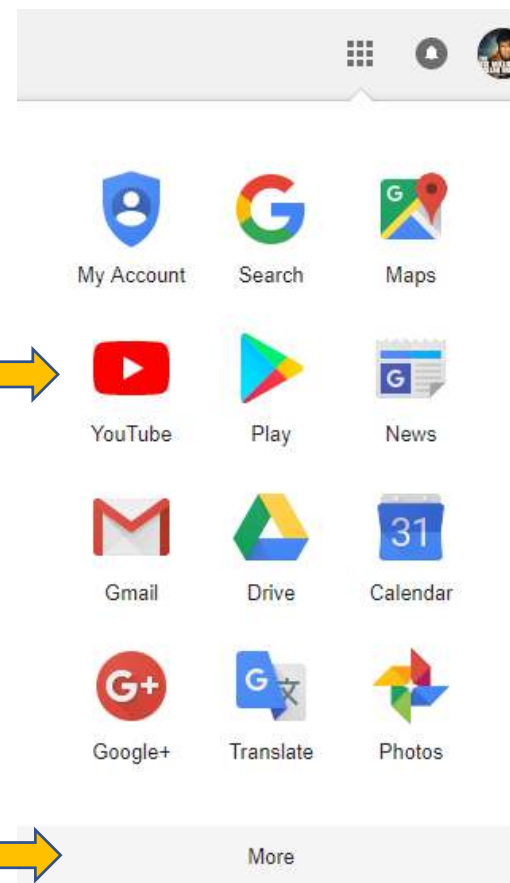

[Continue](#)

One account is all you need
One free account gets you into everything Google.

Take it all with you

Switch between devices, and pick up wherever you left off.

אחרי שיצרתם חשבון ג'ימייל

לחצו על סמל היוטיוב

לחצו על "עוד" אם הסמל לא
נמצא ברשימה

נכנסתם לעולם של יוטיוב

2

The screenshot shows a YouTube channel page for 'TEKKIE UNI'. The main content is a 'Highlights by Sports' playlist. The left sidebar contains navigation options: Home, Trending, Subscriptions, LIBRARY, History, Watch later, and Liked videos. The top navigation bar includes the YouTube logo, a search bar, and icons for video uploads, grid view, notifications, and profile. The playlist contains six video thumbnails with titles and view counts: