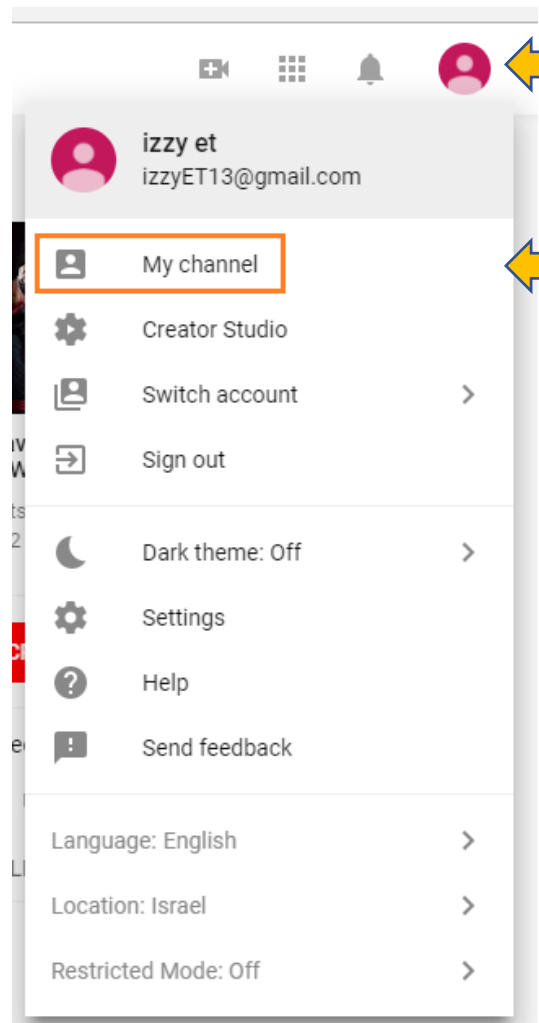

כניסה ויצירת ערוץ שלכם

3